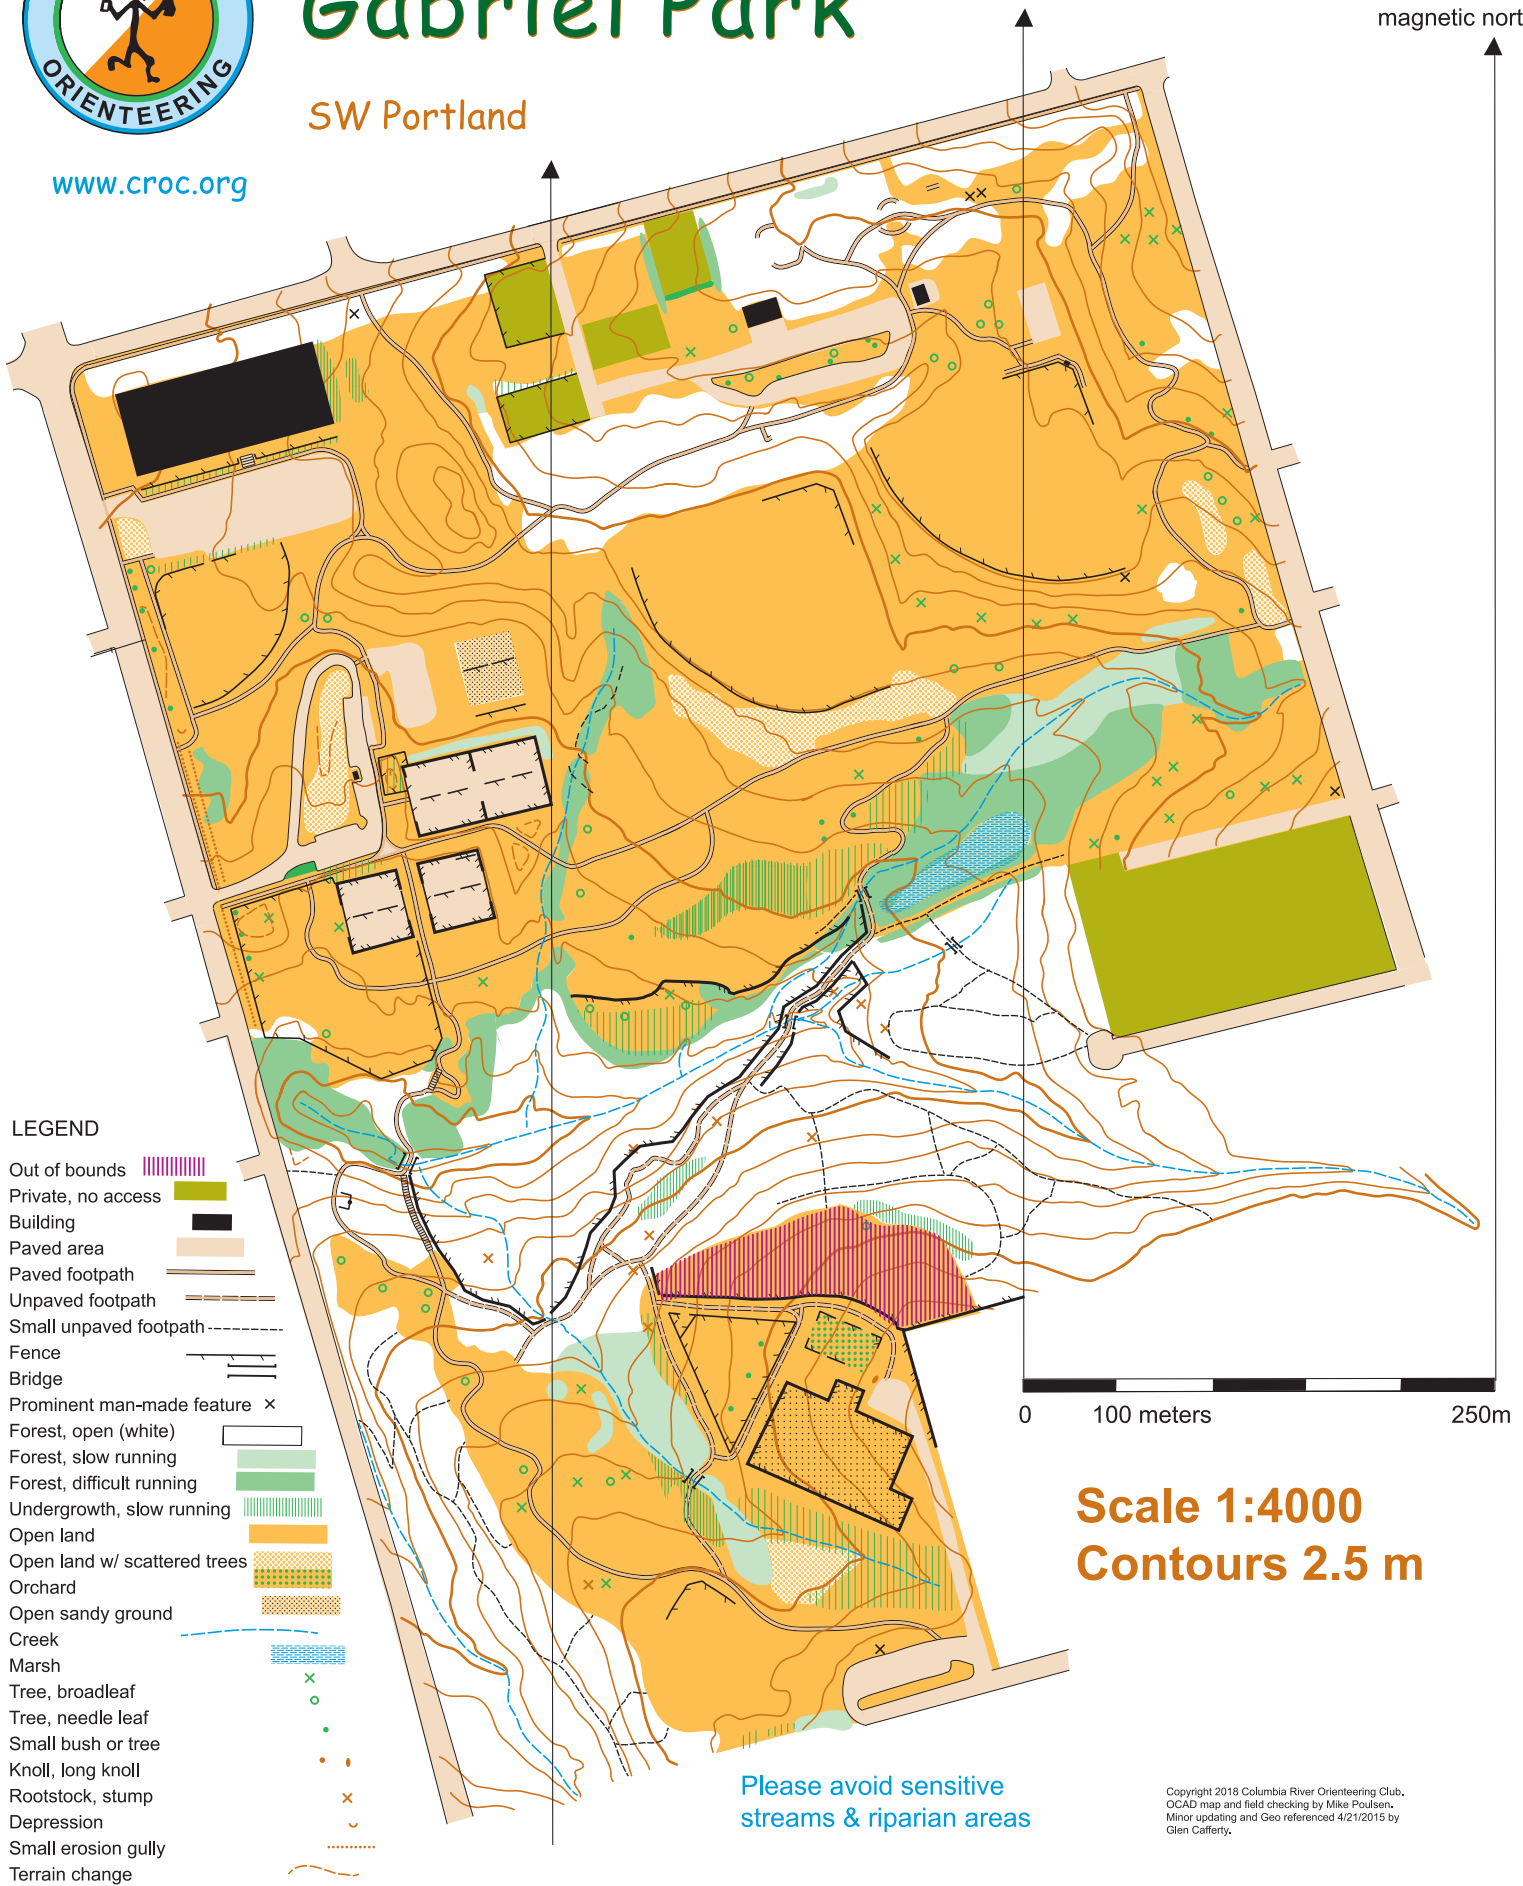

Gabriel Park

SW Portland

www.croc.org

magnetic north

LEGEND

- Out of bounds
- Private, no access
- Building
- Paved area
- Paved footpath
- Unpaved footpath
- Small unpaved footpath
- Fence
- Bridge
- Prominent man-made feature
- Forest, open (white)
- Forest, slow running
- Forest, difficult running
- Undergrowth, slow running
- Open land
- Open land w/ scattered trees
- Orchard
- Open sandy ground
- Creek
- Marsh
- Tree, broadleaf
- Tree, needle leaf
- Small bush or tree
- Knoll, long knoll
- Rootstock, stump
- Depression
- Small erosion gully
- Terrain change

0 100 meters 250m

Scale 1:4000
Contours 2.5 m

Please avoid sensitive streams & riparian areas